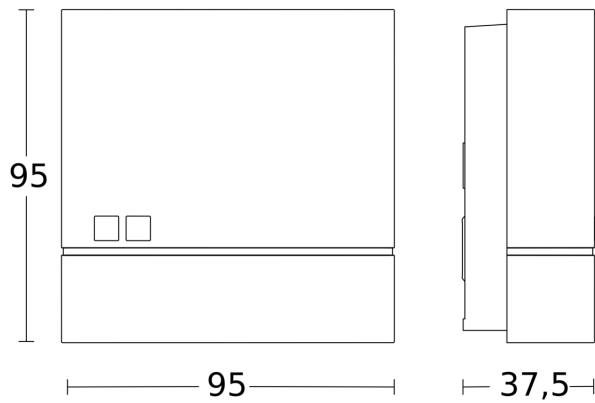

Function description

Technical specifications

Dimensions (L x W x H)	38 x 95 x 95 mm
With motion detector	No
Manufacturer's Warranty	3 years
Settings via	Connect Bluetooth Mesh, App, Smartphone
With remote control	No
Version	Anthracite
PU1, EAN	4007841066116
Type	Photo-cell controller
Application, place	Outdoors
Application, room	outdoors, front door, courtyard & driveway, Indoors, all round the building, terrace / balcony
Colour	Anthracite
Installation site	wall
Installation	Surface wiring, Wall
IP-rating	IP54
Ambient temperature	-20 – 40 °C
Material	Plastic

Dimension Drawing

Circuit diagram